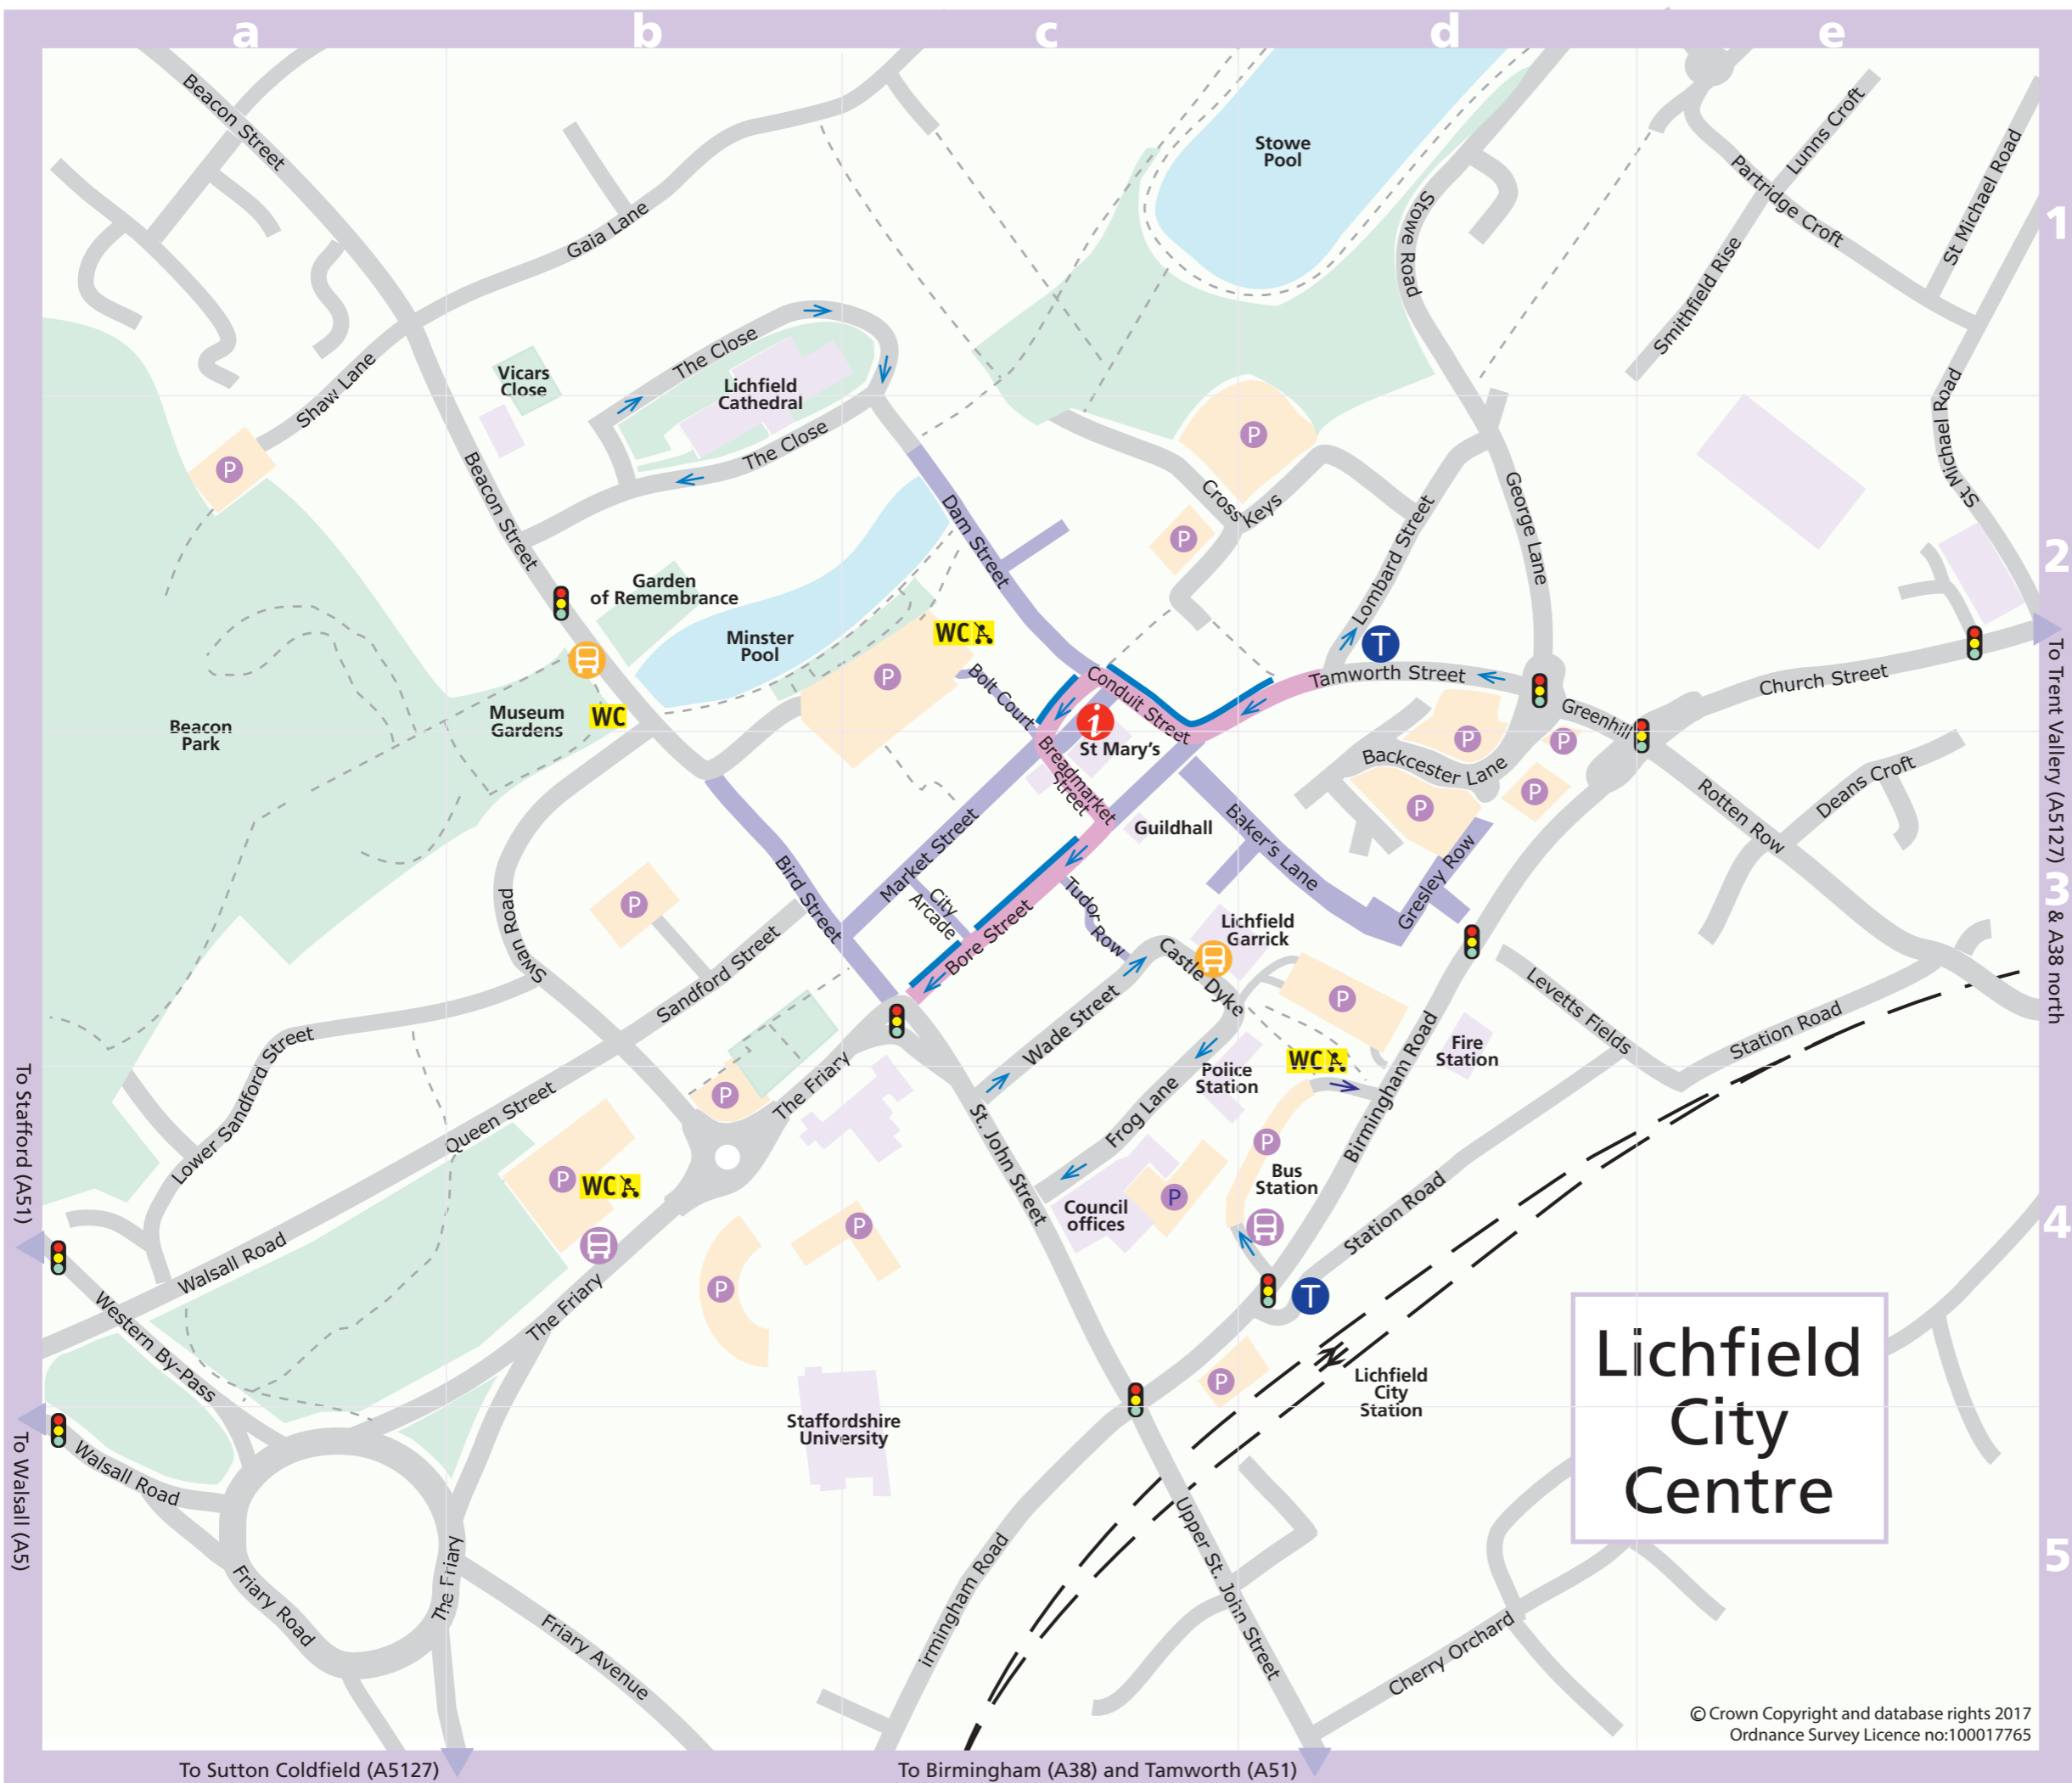

Lichfield City Centre

-  Tourist Information Centre
-  Taxi rank
-  Pedestrianised area
-  Street with pedestrian priority 9am - 6pm
-  Parking
-  Parking (weekends only)
-  On-street parking for disabled
-  **WC** Toilets (all with disabled facilities)
-  **WC** Toilets with parent & baby facilities
-  Coach park
-  Coach pick up/drop off
-  One way street

There is free disabled parking at every car park

Map not to scale

Lichfield
City
Centre

© Crown Copyright and database rights 2017
Ordnance Survey Licence no:100017765